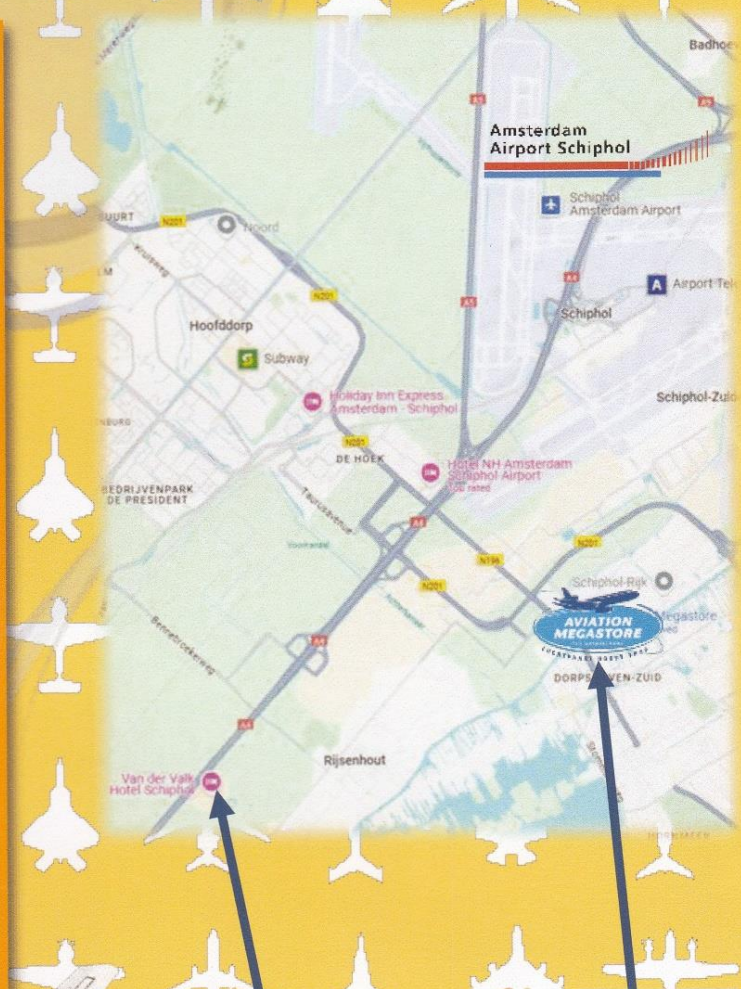

**Valk** Hotel Schiphol  
EXCLUSIEF

Join us at the largest aviation collectibles show of the universe 😊 presented to you by the Aviation Collectors Association!!

- The Van der Valk Hotel A4 Schiphol will be our show location again! 2500 m<sup>2</sup> of pure aviation fun!!
- Free shuttle bus to the hotel!!
- 300+ tables with models, books, safetycards, slides, instruments, postcards, playing cards, aviation art and memorabilia, civil and military, offered for trade by exhibitors from all over the world.
- Near Amsterdam Schiphol Airport, for those who wish to combine the fair with some airplane spotting.

Tickets will be available via our website or can be bought at the entrance on the showdate.

2026 EDITION!!

[amsterdam@aviationfair.com](mailto:amsterdam@aviationfair.com)  
 [facebook.com/aviationfair](https://facebook.com/aviationfair)  
 [@aviationfair](https://instagram.com/aviationfair)

# How to reach Van der Valk Hotel A4 Schiphol

- **Free shuttle bus:**  
Bus stop A9-A13 in front of the arrival hall
- **Public transportation:**  
Arriva bus, lines 361 and 365 departing from Schiphol Airport. Both lines stop on both sides of the "Brugrestaurant A4". Check [www.arriva.nl](http://www.arriva.nl) for information on bus stop, location and departure times.  
Bus stop for the Hotel Schiphol A4 is: "Hoofddorp Brugrestaurant A4".
- **By car: free parking!**  
For navigation-systems:  
Option 1:  
Rijksweg A4, nr 3, Amsterdam/Schiphol  
Option 2:  
Rijksweg A4, nr 3 Haarlemmermeer  
Option 3:  
Benzinestation Shell, Den Ruygenhoek  
Option 4:  
"Google Maps": Rijksweg A4 Nr.3 2132 MA Hoofddorp – Schiphol or just enter: "Van der Valk Hotel Schiphol"  
Option 5:  
Tijmweg nr 1, Rijsenhout

Valk Hotel Schiphol

**TICKETS:**

**TABLES:**